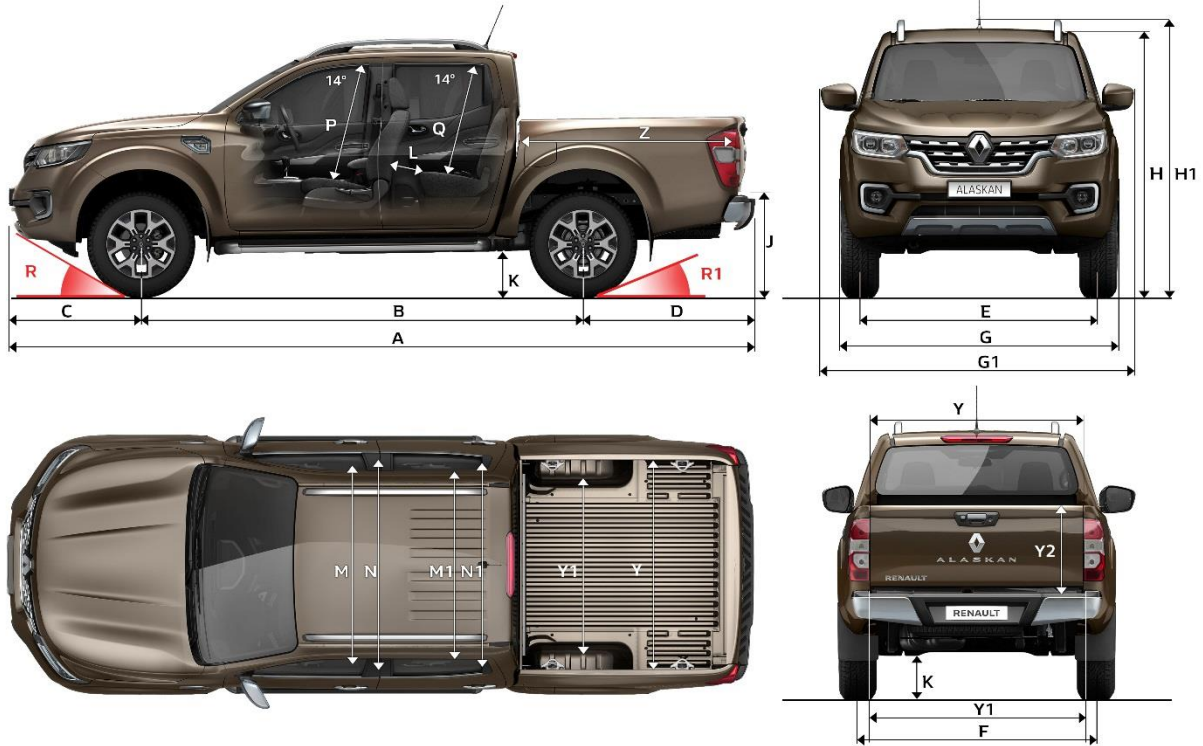

RENAULT
Passion for life

ALASKAN

Dimensions (mm)

A	Overall length	5399 - 5332*
B	Wheelbase	3150
C	Front Overhang	939
D	Rear Overhang	1310 - 1245*
E	Front track	1570
F	Rear track	1570
G/G1	Overall width without / with outside mirrors	1850/ 2075
H	unladen height without roof rails	1810 - 1805*
H1	unladen height with roof rails	1841
J	Bed floor height from ground	805 / 815 - 805*
K	Ground clearance front / rear	223 / 232 - 219 / 237*
L	Knee room front / 2nd row	679 / 589
M	Front elbow width	1398
M1	Rear elbow width	1360
N	Front shoulder width	1450
N1	Rear shoulder width	1441
P	Front headroom (without sunroof)	110
Q	Rear headroom	80
Y	Bed inside width	1560
Y1	Width between wheel arches	1130
Y2	Bed depth	474
Z	Bed length	1578
R	Approach angle	29° / 30° - 30°*
R1	Departure angle	25° - 27°*
	Turning radius between kerbs (m) / walls (m)	6,2 / 6,6
	Bed surface in m ²	2,46
	Bed volume in m ³	1,17
	Torso angle	23°