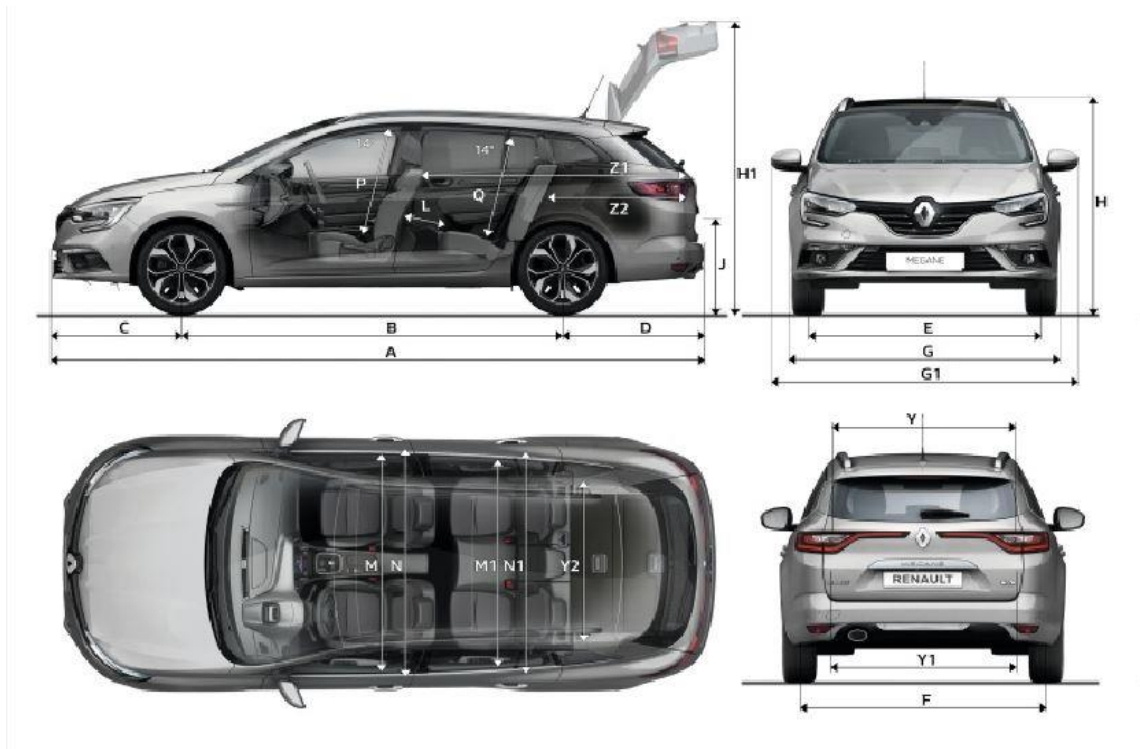

New Renault MÉGANE ESTATE

Dimensions

TRUNK VOLUME

VDA total volume (dm ³)	521
Total volume (Litres)	580
VDA volume rank 2 folded up to the roof (dm ³)	1,504
VDA storage volume under trunk carpet (dm ³)	50

DIMENSIONS (MM)

A	Global length	4,626
B	Wheelbase (vehicle)	2,712
C	Front overhang	919
D	Rear overhang	995
E	Front track ground	1,591
F	Rear track ground rims	1,586
G	Overall width, without rearview mirrors	1,814
G1	Overall width, with rearview mirrors	2,058
H	Height (unladen) with / without roof bars	1,449 / 1,457
H1	Open tailgate height (unladen)	2,038
J	Trunk sill height (unladen)	601
L	Knee radius in 2 nd row	216
M	Front elbow room	1,492
M1	Rear elbow room	1,412
N	Front shoulder width	1,441
N1	Rear shoulder width	1,377
P	Headroom at 14° from 1 st row	886
Q	Headroom at 14° from 2 nd row	871
Y	Upper trunk entrance width	854
Y1	Lower trunk entrance width	1,036
Y2	Interior width between wheel arches	1,109
-	Trunk entrance height	700
Z1	Maximum load length (from trunk door to folded rear seats)	1,754
Z2	Load length behind rear seats	950