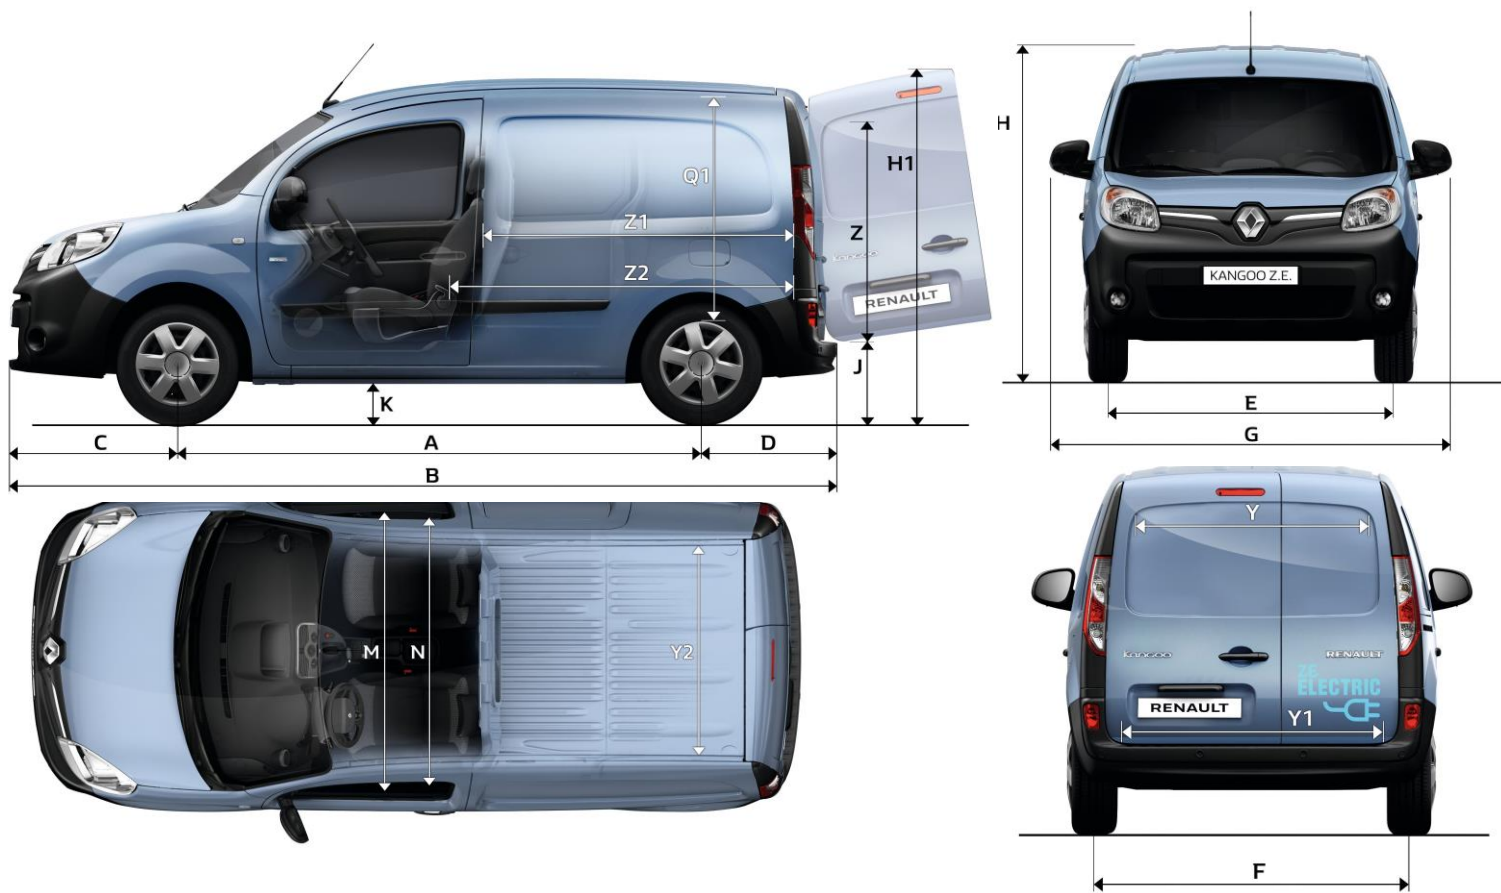

# New Renault KANGOO Z.E.

## Dimensions

DIMENSIONS (mm)		
A	Wheelbase	2697
B	Overall length	4284
C	Front overhang	875
D	Rear overhang	710
E	Front track width	1521
F	Rear track width	1534
G	Overall width / including mirrors	1829/2138
H	Unladen height	1805/1844
H1	Height with opened rear doors	1872/1934
J	Load still height	558/609
K	Ground clearance unladen/laden	184-210/153-172
M	Elbow room	1510
N	Front interior room	1464
Q1	Rear interior height	1251
Y	Rear width-top	1141
Y1	Rear width-bottom	1219
Y2	Width between wheel arches mini/maxi/plylining	1218/1045/1185
Z	Loadgin height	1129
Z1	Loading length	1476
Z2	Floor loading length / with option folding passenger seat	1731/2502
Volume (dm <sup>3</sup> )		
Load volume mini/maxi		3000/3500