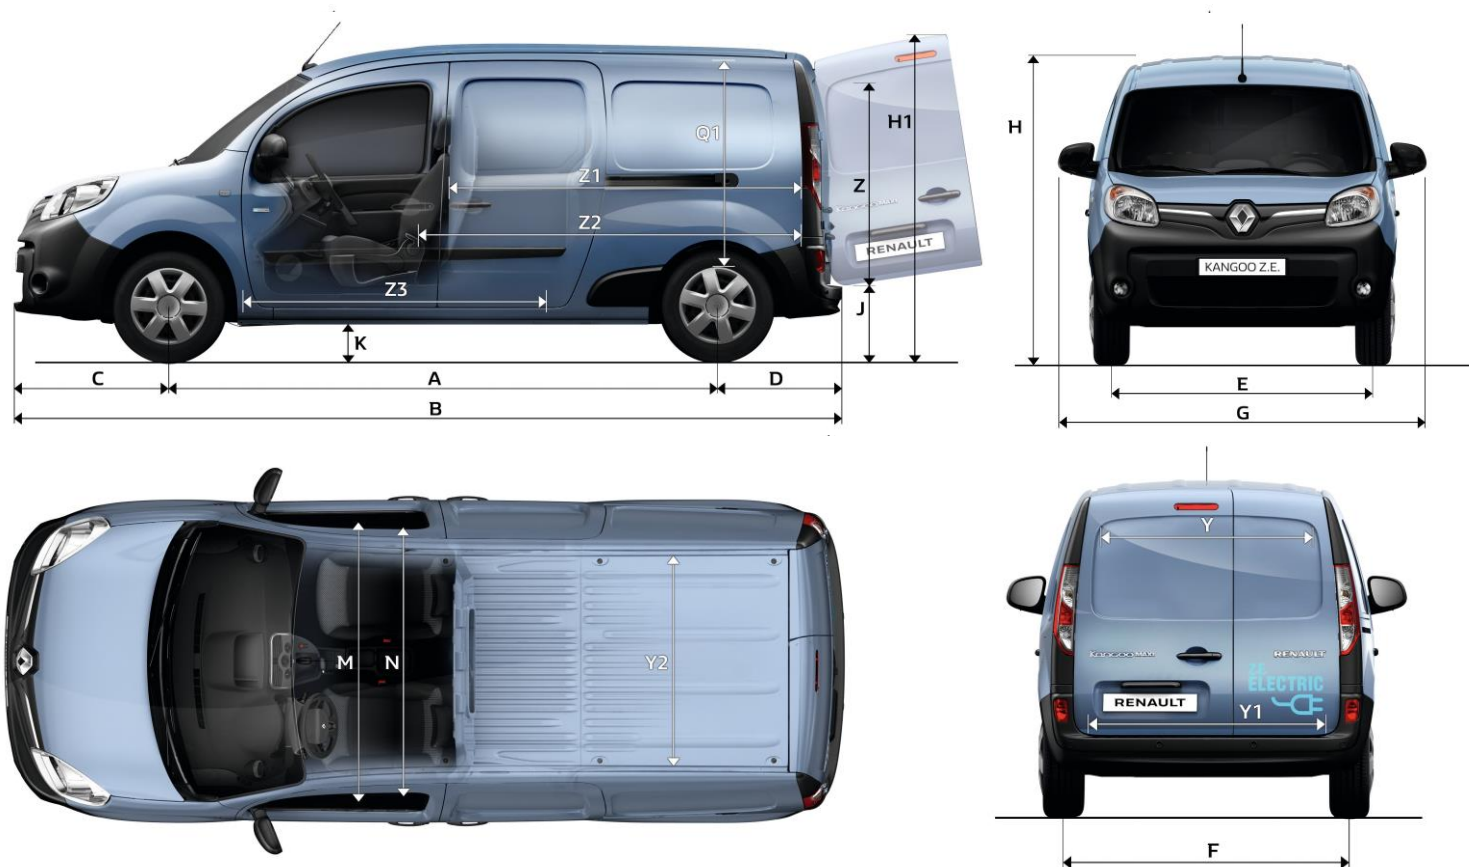

New Renault KANGOO MAXI Z.E. Dimensions

TRUNK VOLUME (dm³)		2 seats	Combi 5 seats	Cabine approfondie 5 seats
Load volume mini / maxi		4,000 / 4 600	1,300 / 3,400	2,400 / 3,600
With rear seats folded		-	3,400	3,600
DIMENSIONS (mm)				
A	Wheelbase		3,081	
B	Overall length		4,666	
C	Front overhang		875	
D	Rear overhang		710	
E	Front track width		1,521	
F	Rear track width		1,533	
G	Overhall width / including mirrors		1,829 / 2,138	
H	Unladen height	1,810 to 1,836		1,802 to 1,826
H1	Height with opened rear doors	1,893 to 1,920		1,878 to 1,902
J	Load sill height	575 to 601		563 to 586
K	Ground clearance unladen	187 to 212		185 to 210
-	Ground clearance laden	151 to 171		151 to 172
M	Elbow room	-		1,510 / 1,539
N	Front interior room	-		1,464 / 1,507
Q1	Rear interior height	1,190 to 1,252		1,154
Y	Rear width-top			1,441
Y1	Rear width-bottom			1,219
Y2	Width between wheel arches	1,218		1,145
Z	Loading height			1,129
Z1	Loading length	1,862	1,008	1,361
Z2	Floor loading length	2,115	1,328	1,432
-	with rear seats folded	-	2,210	2,043
-	with option folding passenger seat	2,886		-
Z3	Cabin length (pedal to rear of cabin)		1 716	